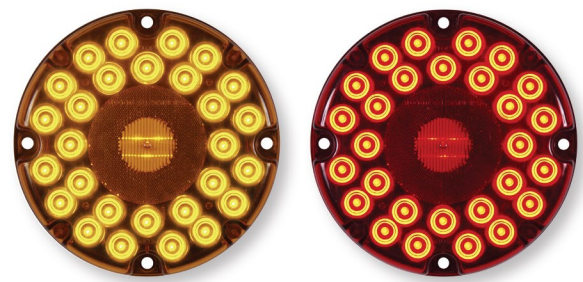

LED SCHOOL BUS LIGHTING

ILL46CB
LED dome light

ILL86CB
ADA step light

1 7" FLASHING WARNING LIGHTS

SLL93AB YELLOW
SLL93RB RED

A94VB
visor

2 7" STOP/TURN/TAIL LIGHTS

STL90AB YELLOW TURN SIGNAL
STL90RB RED STOP/TURN/TAIL

3 3" REFLECTORS

RE21AB YELLOW
RE21RB RED

4 IDENTIFICATION LIGHTS

MCL11RKB 3/4" RED
MCL11AKB 3/4" YELLOW
CBL22AB TEARDROP YELLOW

A11GB
3/4" grommet

5 BACK-UP LIGHTS

BUL06B 4" 6-LED
BUL11CB 4" 10-LED
BUL90CB 7" 42-LED

A45GB
4" grommet

A45CB
2-wire pigtail

6 4-IN. STOP/TURN/TAIL LIGHTS

STL13RB 7-LED
STL43RB 10-LED
STL55RB 21-LED

A45GB
4" grommet

A45PB
3-wire pigtail

7 LICENSE PLATE LAMPS

LPL26SKB MINI LAMP & GRAY BRACKET
LPL12CKM2B 3/4" LAMP & BLACK BRACKET

8 REFLECTIVE TAPE

RT150Y2DB 2-IN. WIDE 150-FT. ROLL
RT150Y1DB 1-IN. WIDE 150-FT. ROLL

9 PEDESTAL MOUNT TURN SIGNALS/ MARKER LIGHTS

STL53ARDB DRIVER SIDE LIGHT
STL53ARPB PASSENGER SIDE LIGHT

10 DOT COMPLIANT LED HEADLAMPS