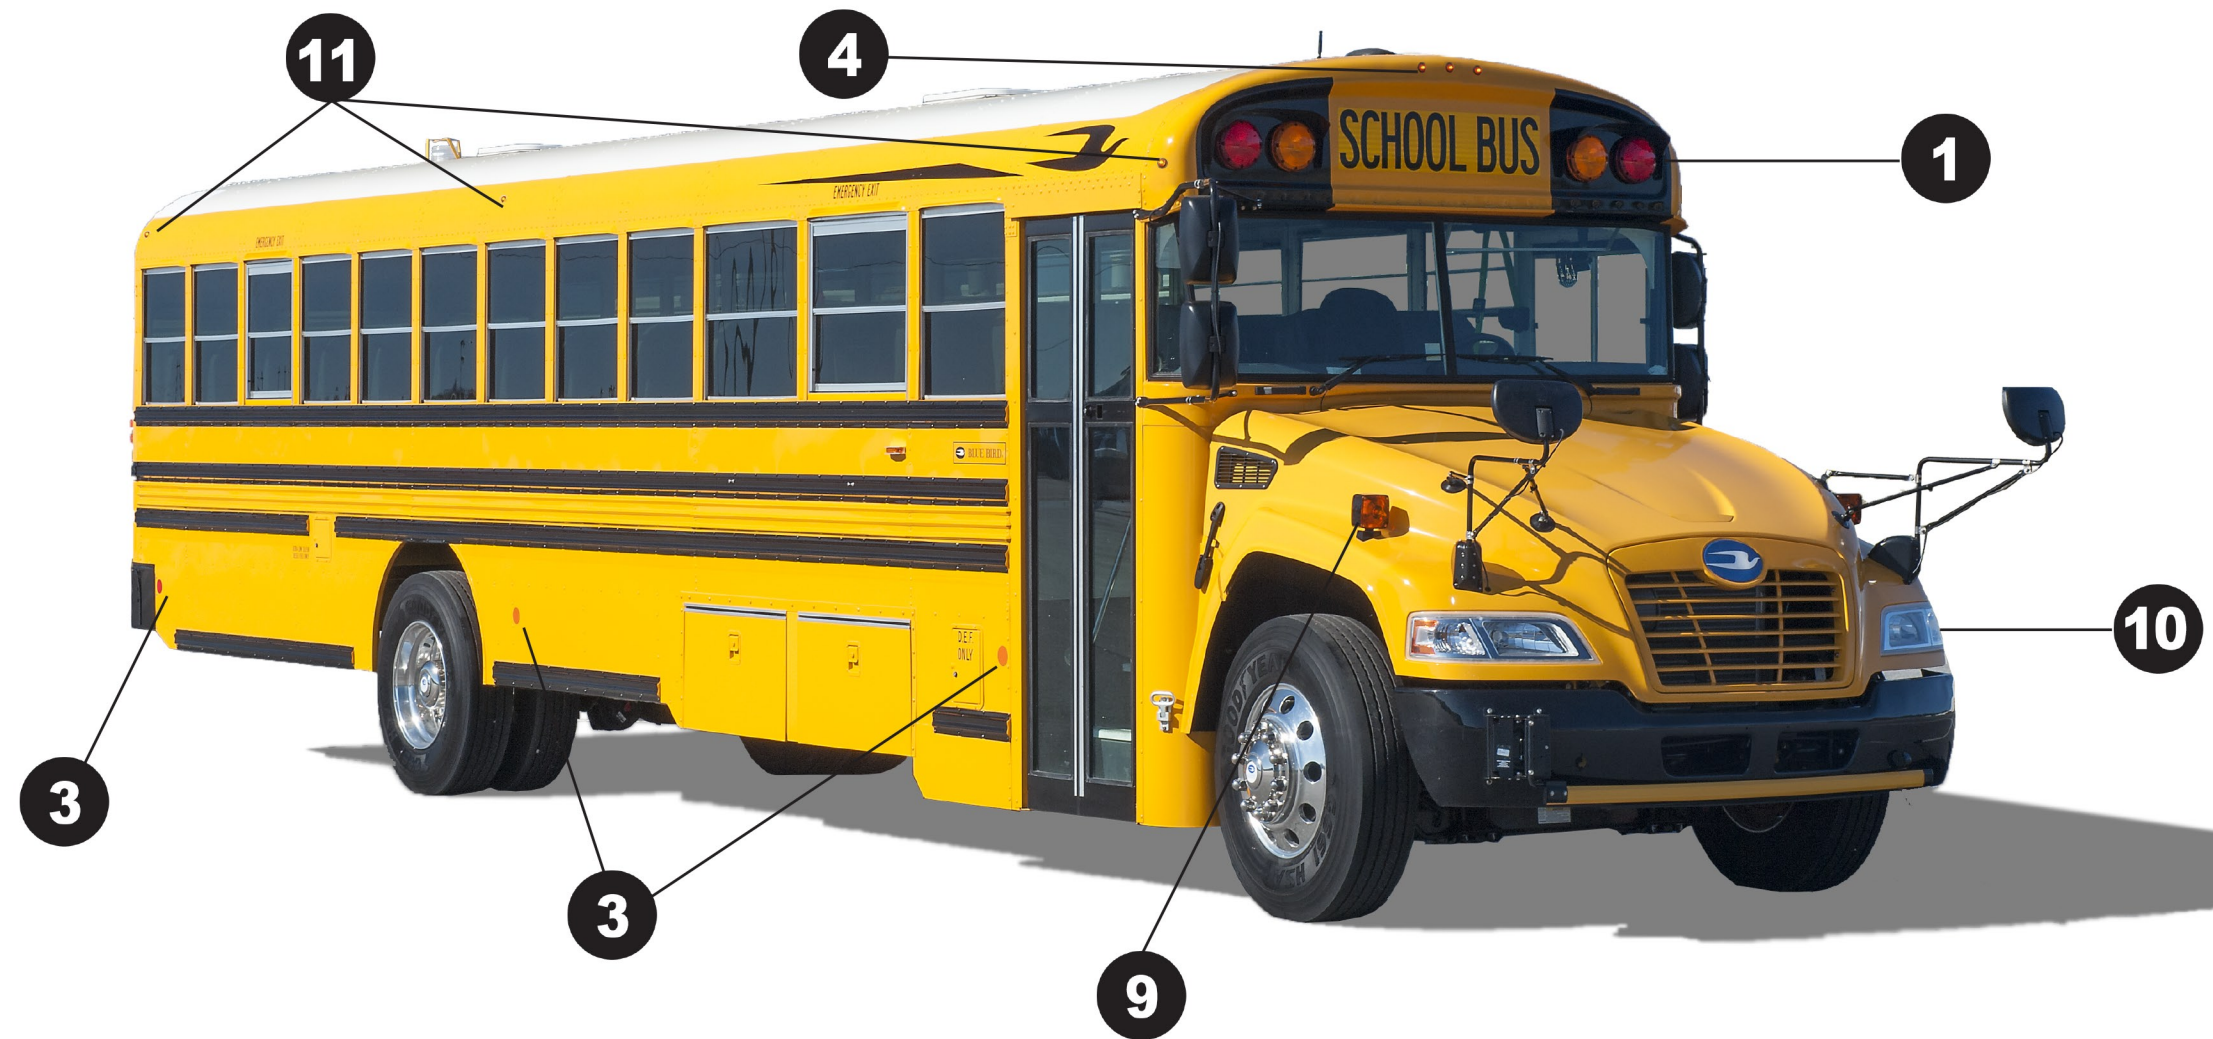

LED SCHOOL BUS LIGHTING

ILL46CB
LED dome light

ILL86CB
ADA step light

1 7" FLASHING WARNING LIGHTS

SLL93AB YELLOW
SLL93RB RED

A94VB
visor

2 7" STOP/TURN/TAIL LIGHTS

STL90AB YELLOW TURN SIGNAL
STL90RB RED STOP/TURN/TAIL