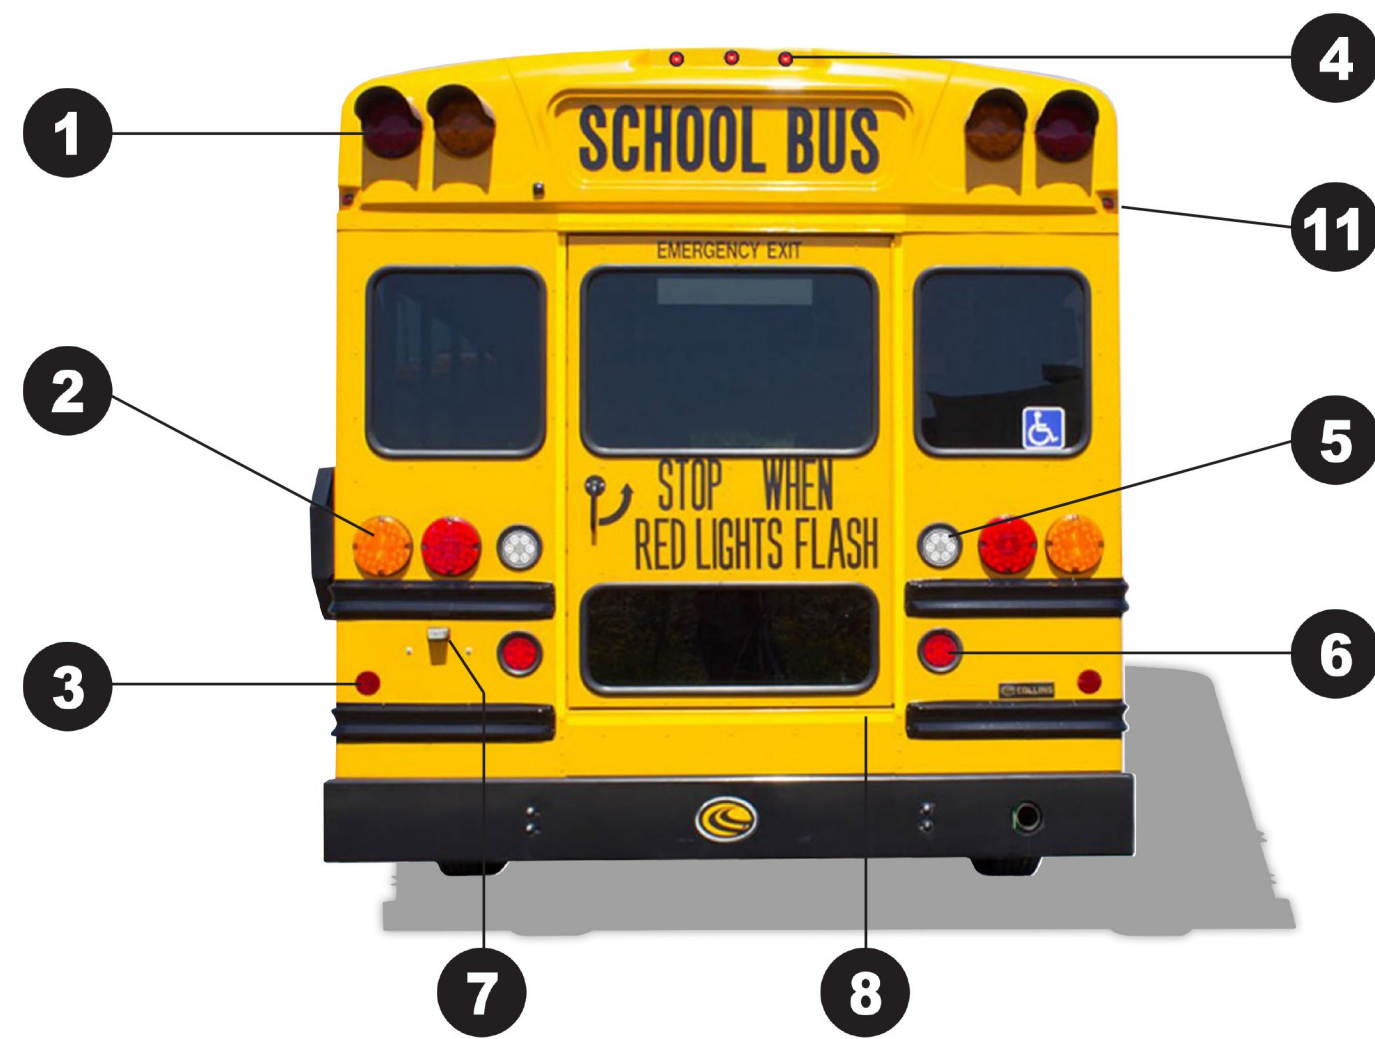

LED SCHOOL BUS LIGHTING

ILL46CB
LED dome light

ILL86CB
ADA step light

1 7" FLASHING WARNING LIGHTS

SLL93AB YELLOW
SLL93RB RED

A94VB
visor

2 7" STOP/TURN/TAIL LIGHTS

STL90AB YELLOW TURN SIGNAL
STL90RB RED STOP/TURN/TAIL