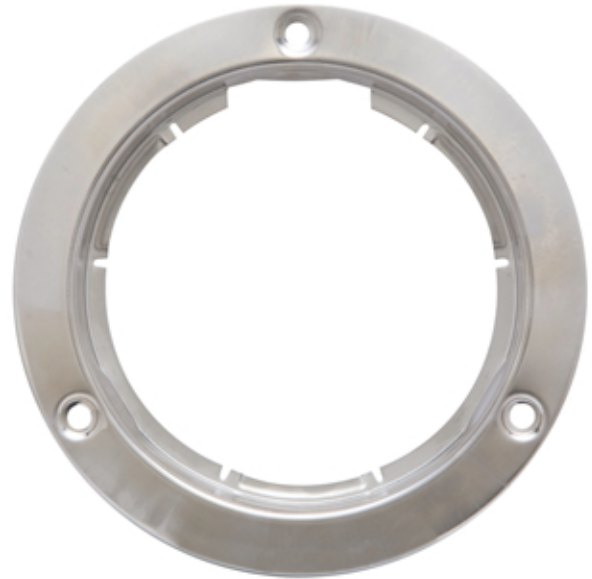

Stainless Steel Mounting Flange

Stainless steel mounting flange mounts with screws and fits all 4-inch round flush mount lights. Replaces mounting grommet; prevents theft of expensive LED lights. Corrosion resistant stainless steel.

Specifications

Model No.	Description	Pack	Qty.
A45SB	Stainless steel flange, screw mount	Bulk	20

shown with
STL13RB