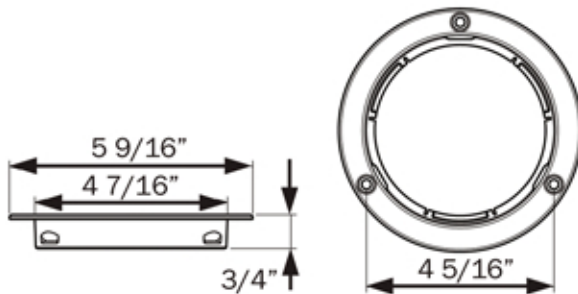

Stainless Steel Mounting Flange

Stainless steel mounting flange mounts with screws and fits all 4-inch round flush mount lights. Replaces mounting grommet; prevents theft of expensive LED lights. Corrosion resistant stainless steel.

Specifications

Model No.	Description	Pack	Qty.
A45SB	Stainless steel flange, screw mount	Bulk	20

shown with
STL13RB