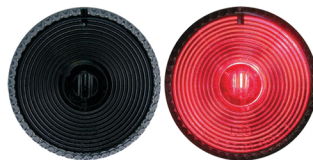

Smoke lens pairs with black-out styling on vehicles and trailers

STL12SRB
Smoke lens red 6-LED recess grommet mount stop/turn/tail light, PL-3 connection
Pack qty 10

BUL12SCB
Smoke lens white 6-LED recess grommet mount back-up light, 2-pin PL-3 connection
Pack qty 10

BUL06SFXB
Smoke lens white 6-LED recess grommet mount back-up light, 45-degree angled 3-pin weathertight connection
Pack qty 10

STL59SRSHB
Smoke lens red 9-LED 12.625-in. surface mount stop/turn/tail light, hard wire connection
Pack qty 10

STL87SRSHB
Smoke lens red 11-LED 16.2-in. surface mount stop/turn/tail light, hard wire connection
Pack qty 10

MCL10SAHDFB Yellow
MCL10SRHDFB Red
Smoke lens 1-LED 3/4-in. recess grommet mount marker/clearance lights, hard wire connection with .156 male bullets
Pack qty 50

MCL56SRHXC B Red
Smoke lens 1-LED 2-in. recess grommet mount marker/clearance lights, PL-10 connection, P2 rated
Pack qty 50

MCL14SA1PG Yellow
MCL14SR1PG Red
Smoke lens 3-LED 2.5-in. surface mount marker/clearance lights, hard wire connection with .180 female barrels
Pack qty 20