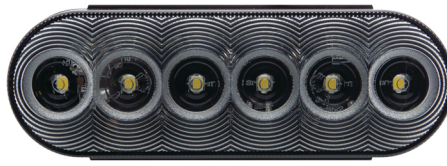

Smoke lens pairs with black-out styling on vehicles and trailers

STL12SRB
Smoke lens red 6-LED recess grommet mount stop/turn/tail light, PL-3 connection
Pack qty 10

BUL12SCB
Smoke lens white 6-LED recess grommet mount back-up light, 2-pin PL-3 connection
Pack qty 10

BUL06SFXB
Smoke lens white 6-LED recess grommet mount back-up light, 45-degree angled 3-pin weathertight connection
Pack qty 10

STL59SRSHB
Smoke lens red 9-LED 12.625-in. surface mount stop/turn/tail light, hard wire connection
Pack qty 10

STL87SRSHB
Smoke lens red 11-LED 16.2-in. surface mount stop/turn/tail light, hard wire connection
Pack qty 10

MCL10SAHDFB Yellow
MCL10SRHDFB Red
Smoke lens 1-LED 3/4-in. recess grommet mount marker/clearance lights, hard wire connection with .156 male bullets
Pack qty 50

MCL56SRHXC B Red
Smoke lens 1-LED 2-in. recess grommet mount marker/clearance lights, PL-10 connection, P2 rated
Pack qty 50

MCL14SA1PG Yellow
MCL14SR1PG Red
Smoke lens 3-LED 2.5-in. surface mount marker/clearance lights, hard wire connection with .180 female barrels
Pack qty 20