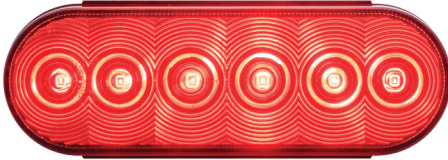

Smoke lens pairs with black-out styling on vehicles and trailers

STL12SRB
Smoke lens red 6-LED recess grommet mount stop/turn/tail light, PL-3 connection
Pack qty 10

BUL12SCB
Smoke lens white 6-LED recess grommet mount back-up light, 2-pin PL-3 connection
Pack qty 10

BUL06SFXB
Smoke lens white 6-LED recess grommet mount back-up light, 45-degree angled 3-pin weathertight connection
Pack qty 10

STL59SRSHB
Smoke lens red 9-LED 12.625-in. surface mount stop/turn/tail light, hard wire connection
Pack qty 10

STL87SRSHB
Smoke lens red 11-LED 16.2-in. surface mount stop/turn/tail light, hard wire connection
Pack qty 10

MCL10SAHDFB Yellow
MCL10SRHDFB Red
Smoke lens 1-LED 3/4-in. recess grommet mount marker/clearance lights, hard wire connection with .156 male bullets
Pack qty 50