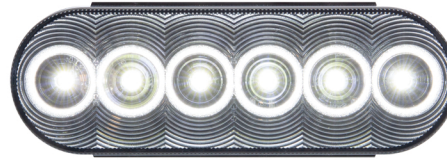

Smoke lens pairs with black-out styling on vehicles and trailers

STL12SRB
Smoke lens red 6-LED recess grommet mount stop/turn/tail light, PL-3 connection
Pack qty 10

BUL12SCB
Smoke lens white 6-LED recess grommet mount back-up light, 2-pin PL-3 connection
Pack qty 10

BUL06SFXB
Smoke lens white 6-LED recess grommet mount back-up light, 45-degree angled 3-pin weathertight connection
Pack qty 10

STL59SRSHB
Smoke lens red 9-LED 12.625-in. surface mount stop/turn/tail light, hard wire connection
Pack qty 10

STL87SRSHB
Smoke lens red 11-LED 16.2-in. surface mount stop/turn/tail light, hard wire connection
Pack qty 10

MCL10SAHDFB Yellow
MCL10SRHDFB Red
Smoke lens 1-LED 3/4-in. recess grommet mount marker/clearance lights, hard wire connection with .156 male bullets
Pack qty 50